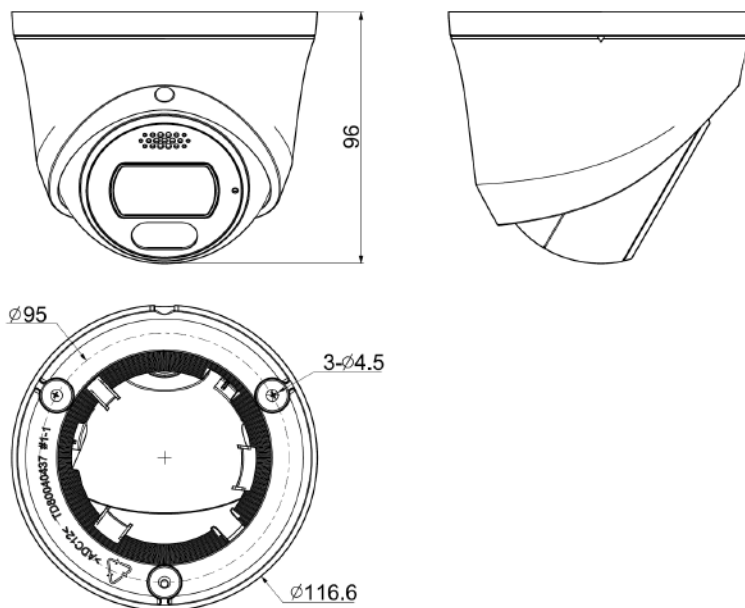

Feature	
Alarm Trigger	Motion Detection, Mask Alarm, IP Address Conflict
Video Analytics	Tripwire, Perimeter
Early Warning(EW)	Yes
Network	
ANR	Yes, auto store video in SD card when NVR disconnected, and upload video to NVR when resumed connection (Only Support Tiandy ANR NVR)
Protocols	HTTP,HTTPS,TCP/IP,UDP,UPnP,ICMP,IGMP,SNMP,DHCP,DNS,DDNS, Easy DDNS,NTP,SSL,802.1X,QoS,IPV4,IPV6,PPPoE,SSH,Unicast,Multicast,RTCP,ARP
System Compatibility	ONVIF (PROFILE S/T/G), SDK, CGI,Milestone,SRTP,RTMP
Remote Connection	≤2
Client	Easy7, EasyLive Plus
Web Version	Web6
Interface	
Communication Interface	1 RJ45 10M/ 100M self adaptive Ethernet port
Audio I/O	1/1
Alarm I/O	1/1
Reset Button	N/A
On-board storage	Built-in Micro SD card slot, up to 512 GB
General	
Web Client Language	17 languages Simplified Chinese/English/Traditional Chinese/Spanish/Italian/Korean/Turkish/Russian/Thai/Polish/French/Dutch/Hebrew/Vietnamese/Arabic/German/Ukrainian
Operating Conditions	-40°C ~ 65°C, 0~95% RH
Power Supply	DC 12V±25%, PoE (802.3af)
Power Consumption	MAX: 6.5W(12V) MAX: 8W(POE)
Protection	IP67
Heater	N/A
Dimensions	117×117×84mm
Net Weight	0.5kg
Dimensions of single packing case	138×138×110mm
Gross Weight	0.7kg
Volume of packing box	24

* Listed resolutions are only selectable options. It does not mean that all streams can work at their maximum resolution at the same time.

AVAILABLE MODEL

TC-C38XQ SPEC: I3W/E/Y/2.8MM/V4.2

Tiandy

DIMENSIONS (Unit: mm)